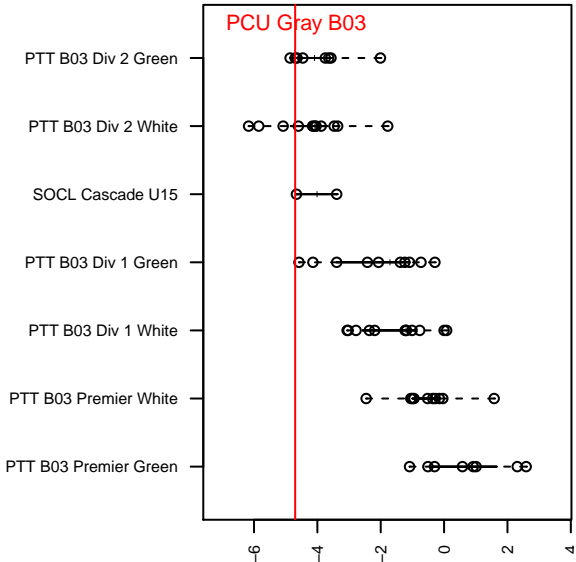

PCU Gray B03

Portland City United SC
 Portland, OR
 B03 total strength=820
 attack=1.19 defense=0.97
 fall league = PTT B03 Div 2 Green
 spr league = Spr OYS B03 Div 2 White

alt names used:
 PCU 03B Gray
 PCU 03B Gray
 PCU 03B Gray

Venues played:
 2016 PTT B03 Division 2 Green
 2016 OYS Founders Cup B03
 2016 Spr OYS B03 Division 2 White

PCU Gray B03
 Dots are actual minus expected GF (blue circles) and GA (red triangles).
 Blue line is smoothed change in attack strength. Red is smoothed change in defense strength.

**attack and defense variance (black dot)
relative to other teams
and top 10 in region**

**attack and defense rating
relative to others at age
and all opponents in last 13 months**

Performance relative to 13 month average